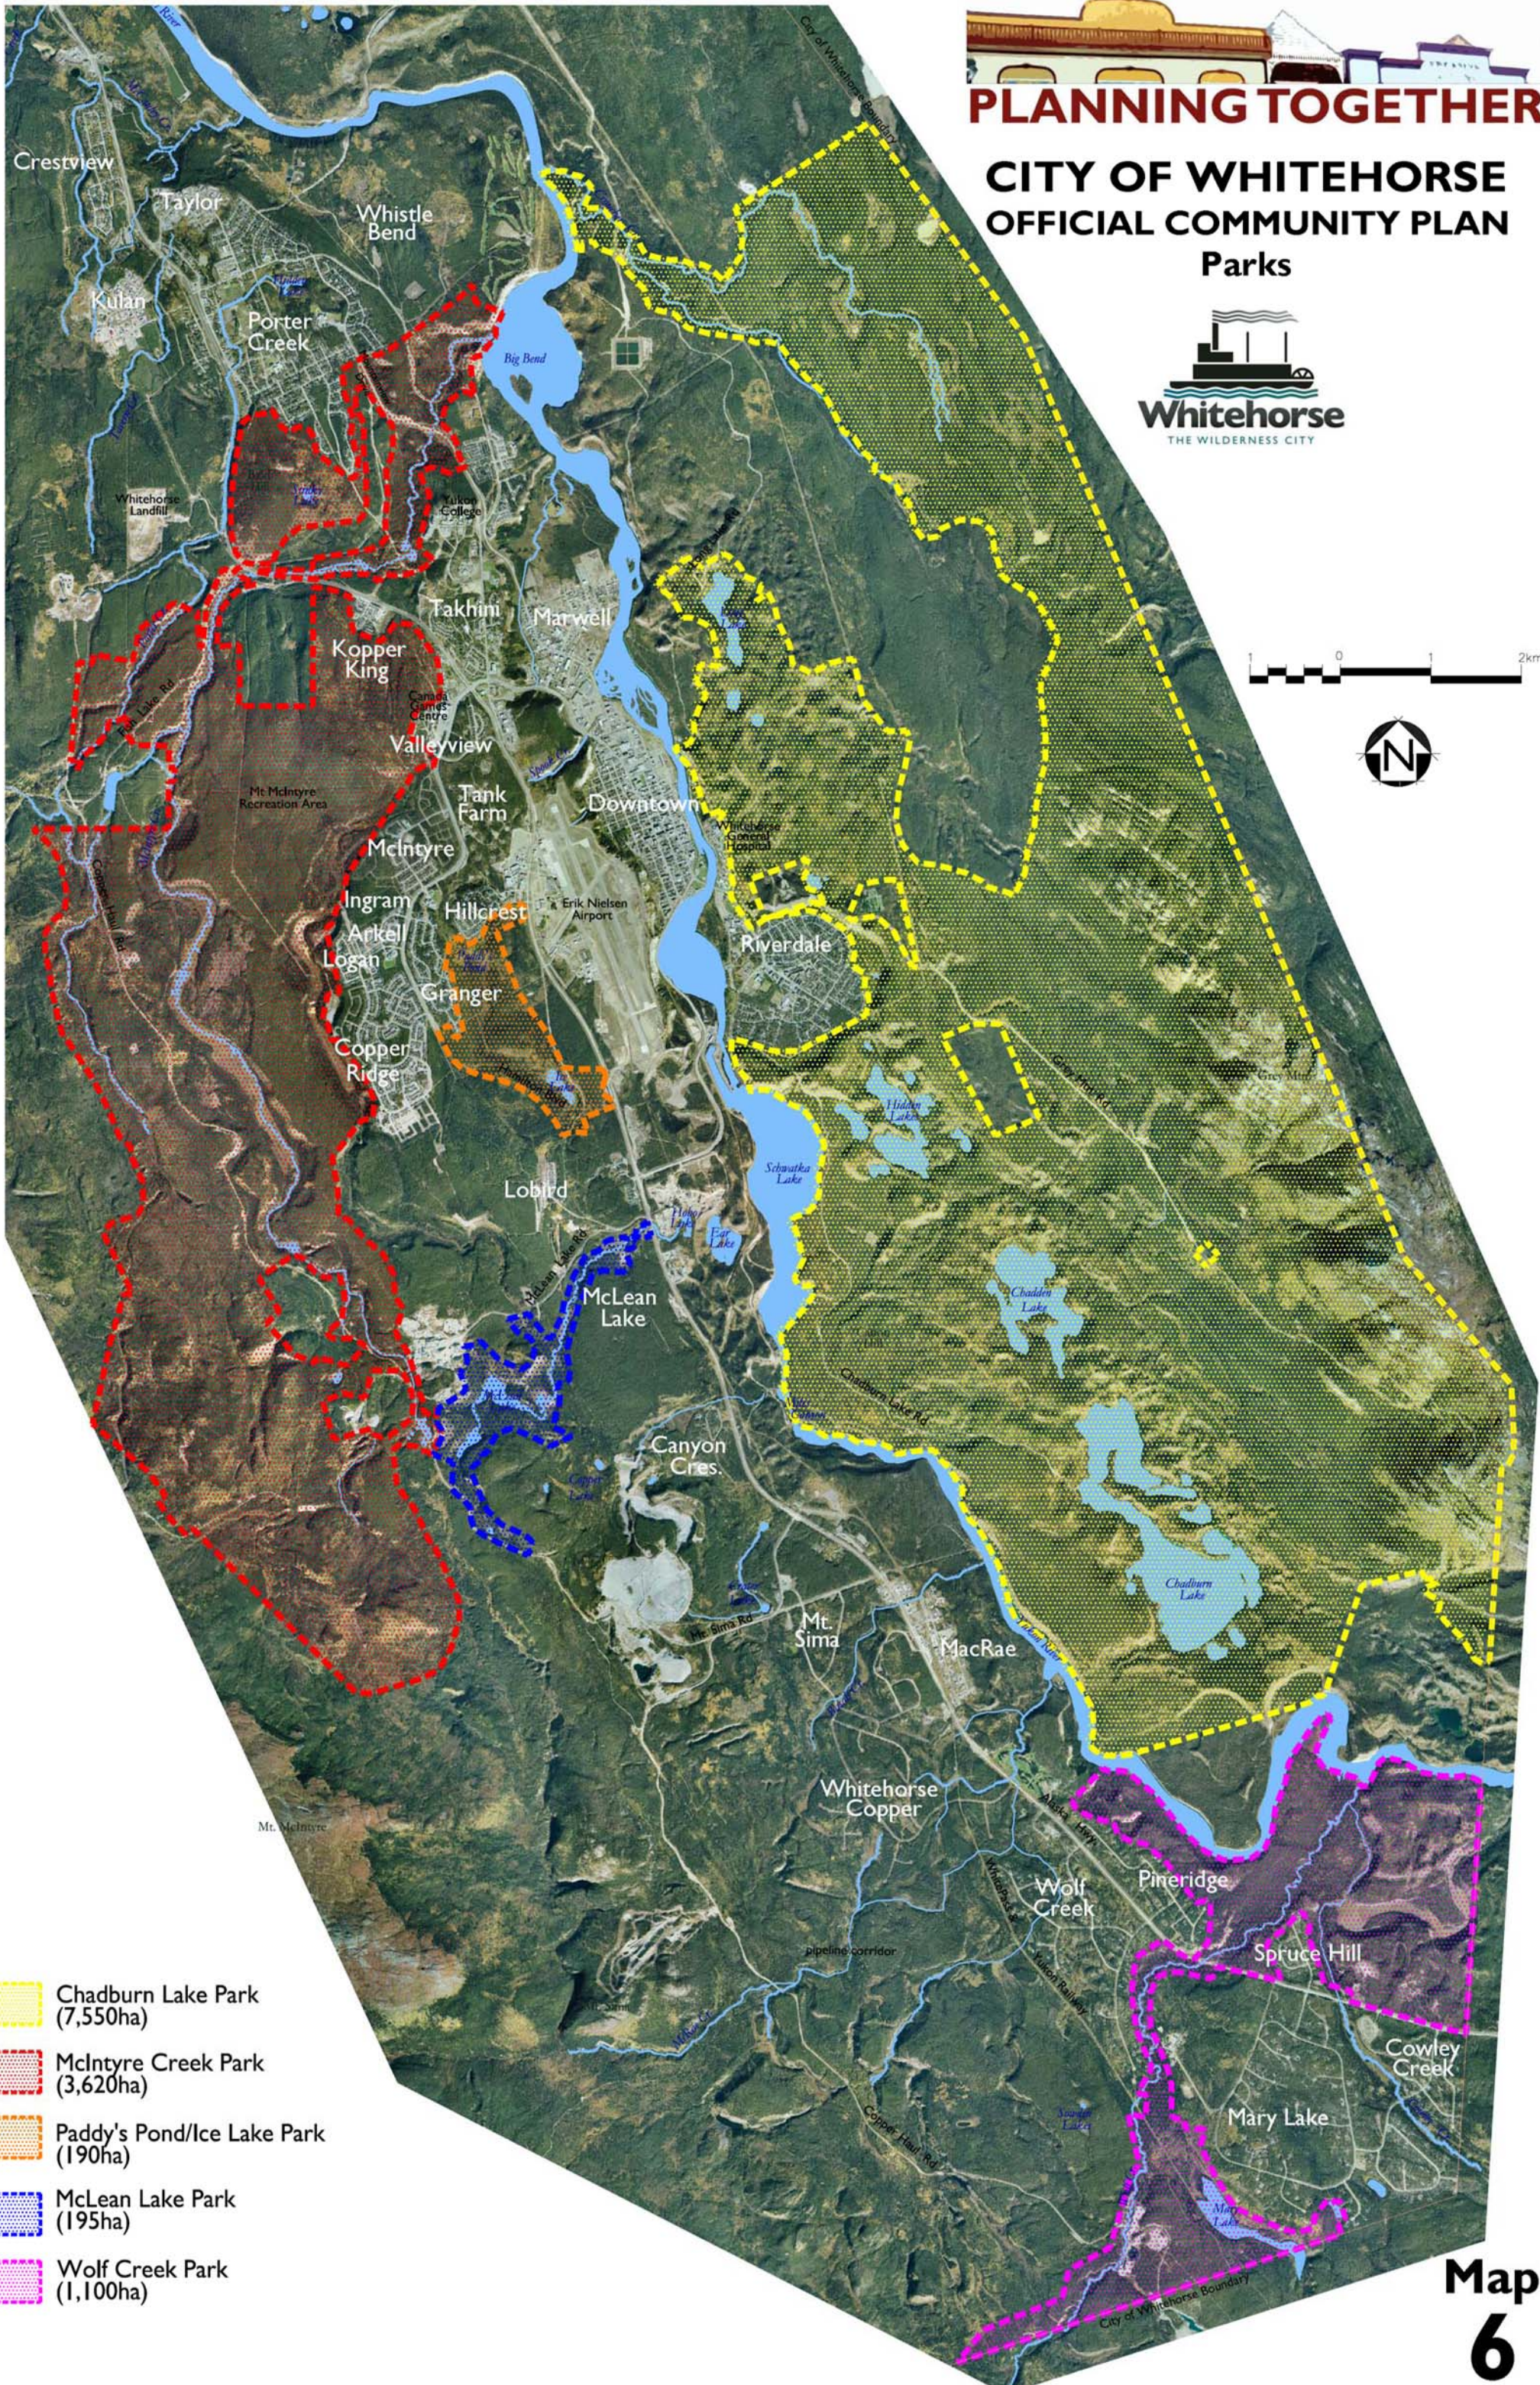

PLANNING TOGETHER

CITY OF WHITEHORSE OFFICIAL COMMUNITY PLAN Parks

-  Chadburn Lake Park (7,550ha)
-  McIntyre Creek Park (3,620ha)
-  Paddy's Pond/Ice Lake Park (190ha)
-  McLean Lake Park (195ha)
-  Wolf Creek Park (1,100ha)